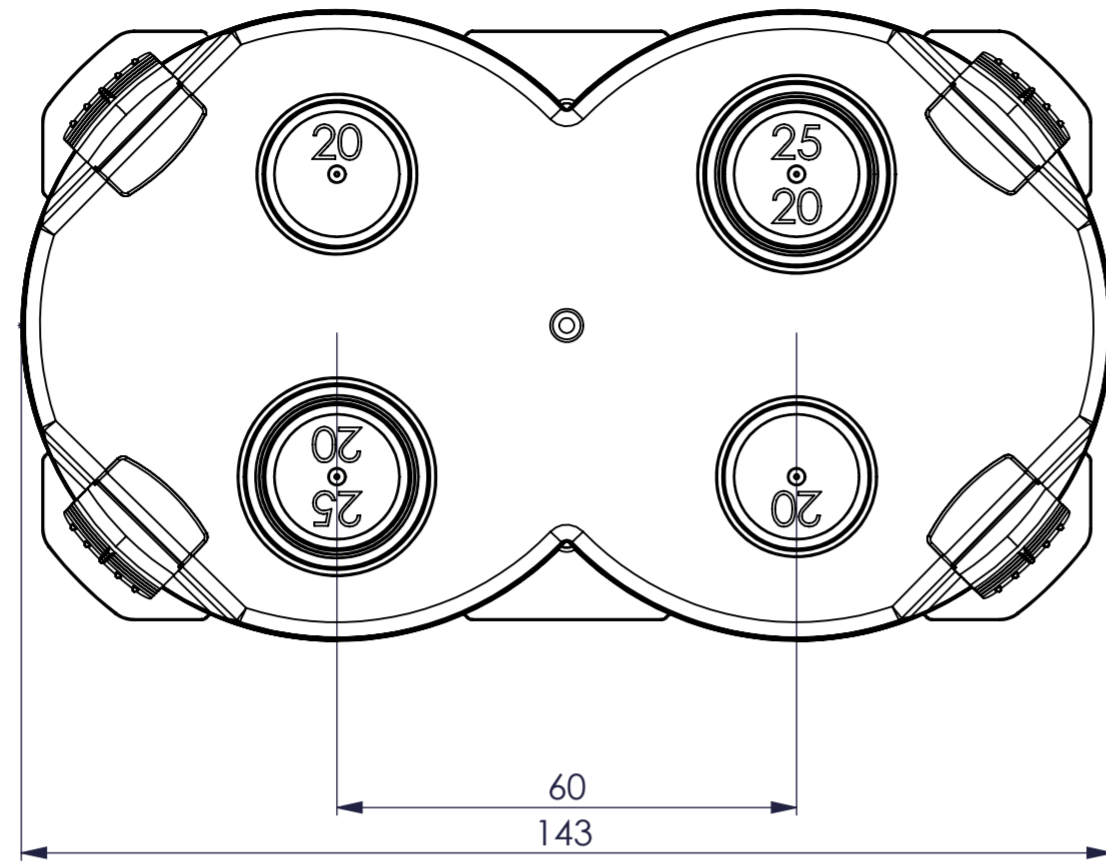

D

C

B

A

1:2

Bohrungsdurchmesser 83mm

HSB WEIBEL		HSB Hohlwanddose D83 Basic - 50mm			
We reserve all intellectual property rights in connection with this document		Name			
created by	07.12.2023	STT	1:1 Scale	DWG	372 601 626
approved by	07.12.2023	STT	A2 Sheet		
		Doc-Code		Part Number	Revision
				1	A