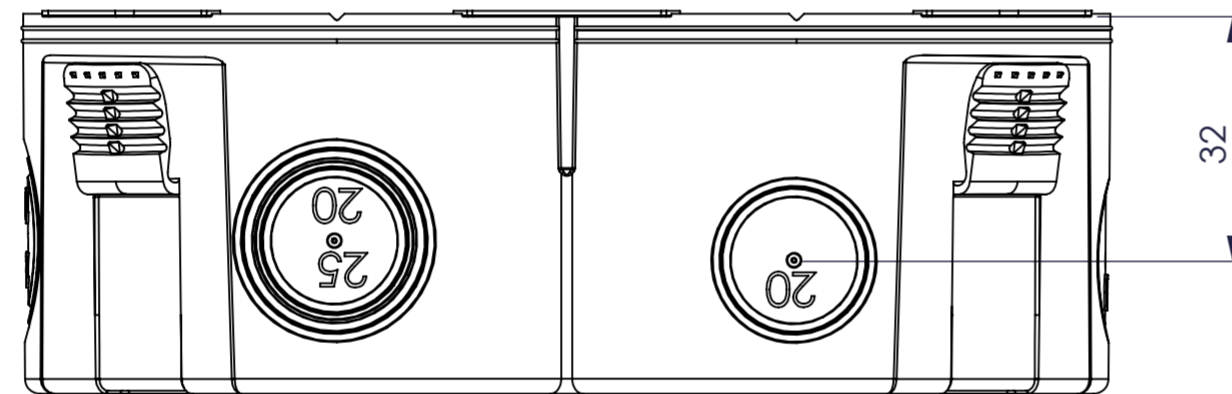

D

C

B

A

1:2

Bohrungsdurchmesser 83mm

HSB WEIBEL		HSB Hohlwanddose D83 Basic - 50mm			
We reserve all intellectual property rights in connection with this document		Name			
created by	07.12.2023	STT	1:1 Scale	DWG	372 601 626
approved by	07.12.2023	STT	A2 Sheet		
		Doc-Code		Part Number	Revision
				1	A