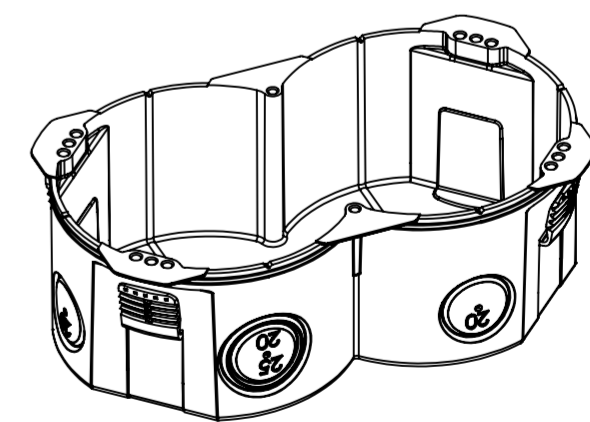

D

C

B

A

1:2

Bohrungsdurchmesser 83mm

HSB WEIBEL		HSB Hohlwanddose D83 Basic - 50mm			
We reserve all intellectual property rights in connection with this document		Name			
created by	07.12.2023	STT	1:1 Scale	DWG	372 601 626
approved by	07.12.2023	STT	A2 Sheet		
		Doc-Code		Part Number	Revision
				1	A