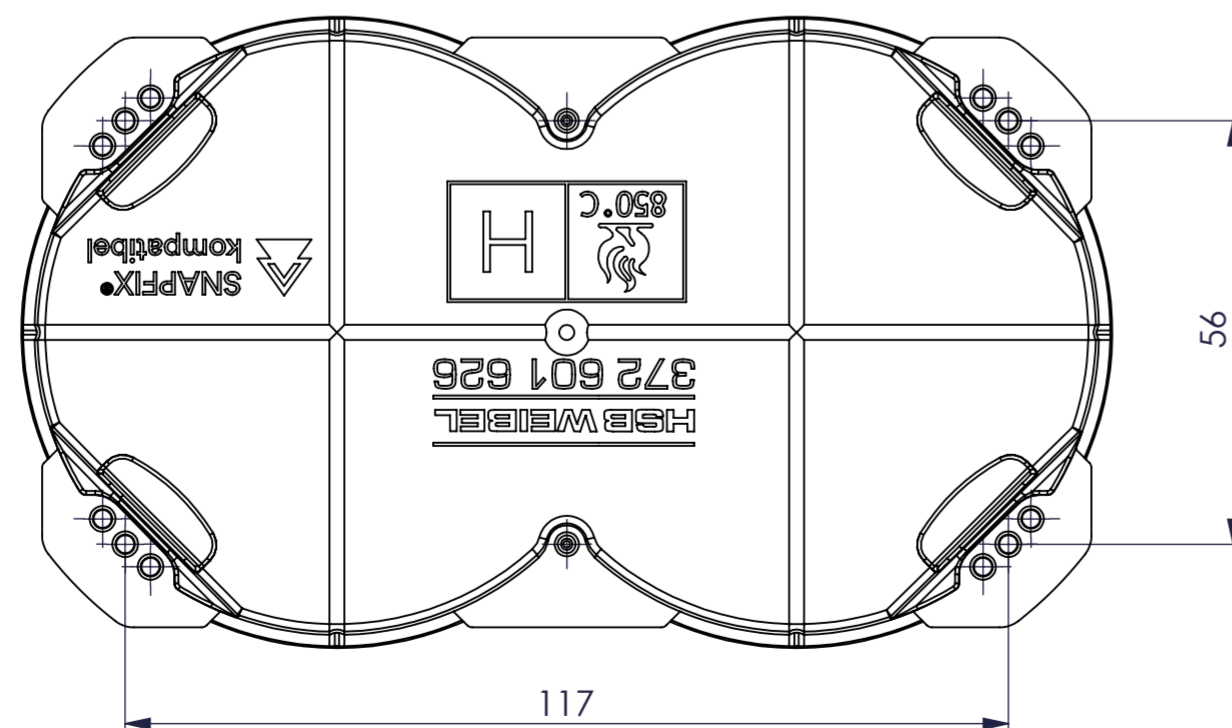

D

C

B

A

1:2

Bohrungsdurchmesser 83mm

HSB WEIBEL		HSB Hohlwanddose D83 Basic - 50mm			
We reserve all intellectual property rights in connection with this document		Name			
created by	07.12.2023	STT	1:1 Scale	DWG	372 601 626
approved by	07.12.2023	STT	A2 Sheet		
		Doc-Code		Part Number	Revision
				1	A