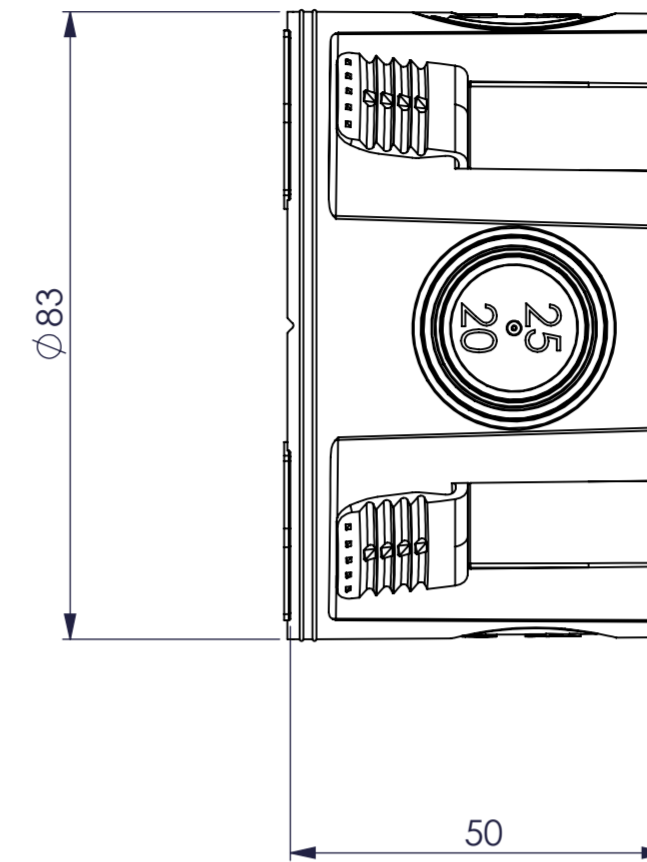

D

C

B

A

1:2

Bohrungsdurchmesser 83mm

HSB WEIBEL		HSB Hohlwanddose D83 Basic - 50mm			
We reserve all intellectual property rights in connection with this document		Name			
created by	07.12.2023	STT	1:1 Scale	DWG	372 601 626
approved by	07.12.2023	STT	A2 Sheet		
		Doc-Code		Part Number	Revision
				1	A